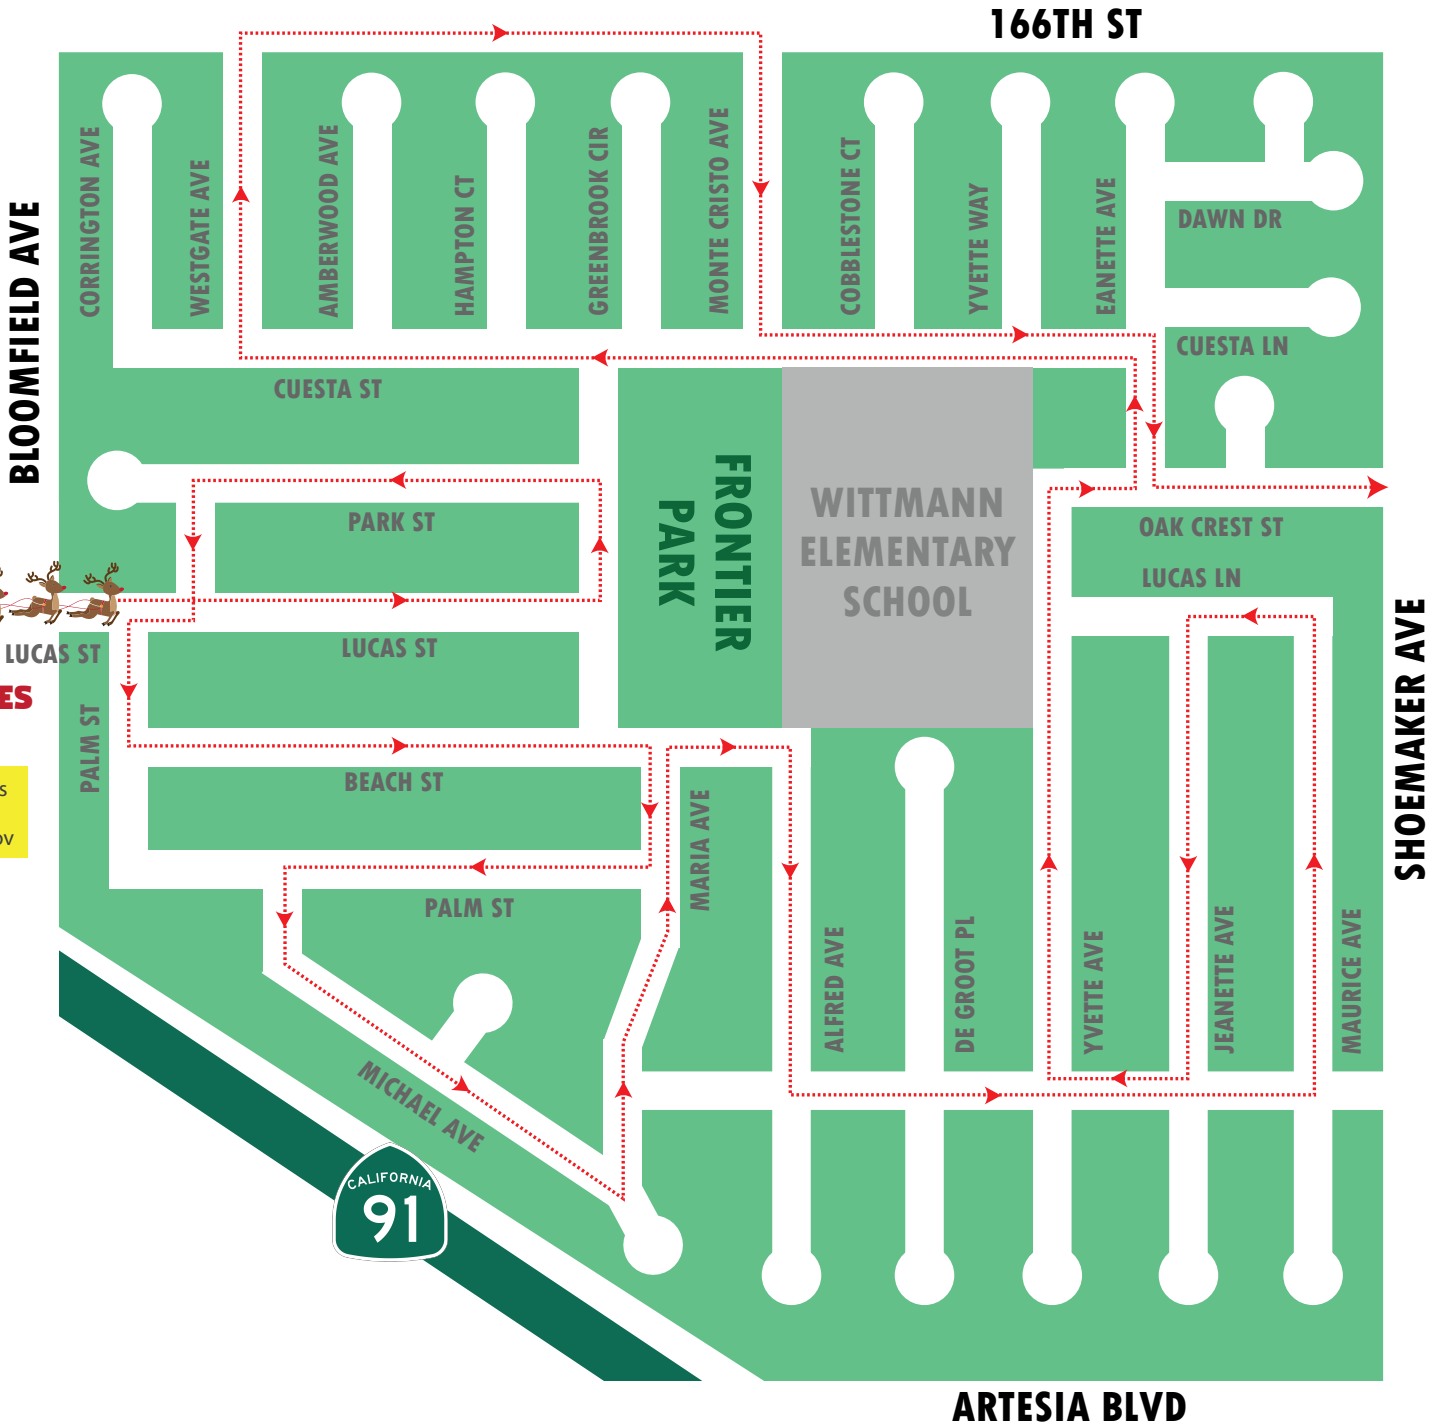

SANTA'S HOLIDAY FLOAT 2024

ROUTE 6-A

Track Santa's location at cerritos.gov

TUESDAY, DECEMBER 10

ALONDRA BLVD

PINE CREEK RD

CEDAR CREEK LN

PEPPER CREEK LN

STARTS HERE

Estimated Arrival Time: 6 PM
Track Santa's location at cerritos.gov

SANTA'S HOLIDAY FLOAT 2024

ROUTE 6-B

Track Santa's location at cerritos.gov

TUESDAY, DECEMBER 10

SANTA'S HOLIDAY FLOAT 2024

ROUTE 6-C

STOWERS ELEMENTARY SCHOOL

ARTESIA BLVD

CARMENITA RD

SANTA'S HOLIDAY FLOAT 2024

ROUTE 6-D

Track Santa's location at cerritos.gov

TUESDAY, DECEMBER 10

ROUTE ENDS HERE

MARQUARDT AVE

CARMENITA RD

166TH ST

ARTESIA BLVD

CONTINUES HERE

Track Santa's location at cerritos.gov