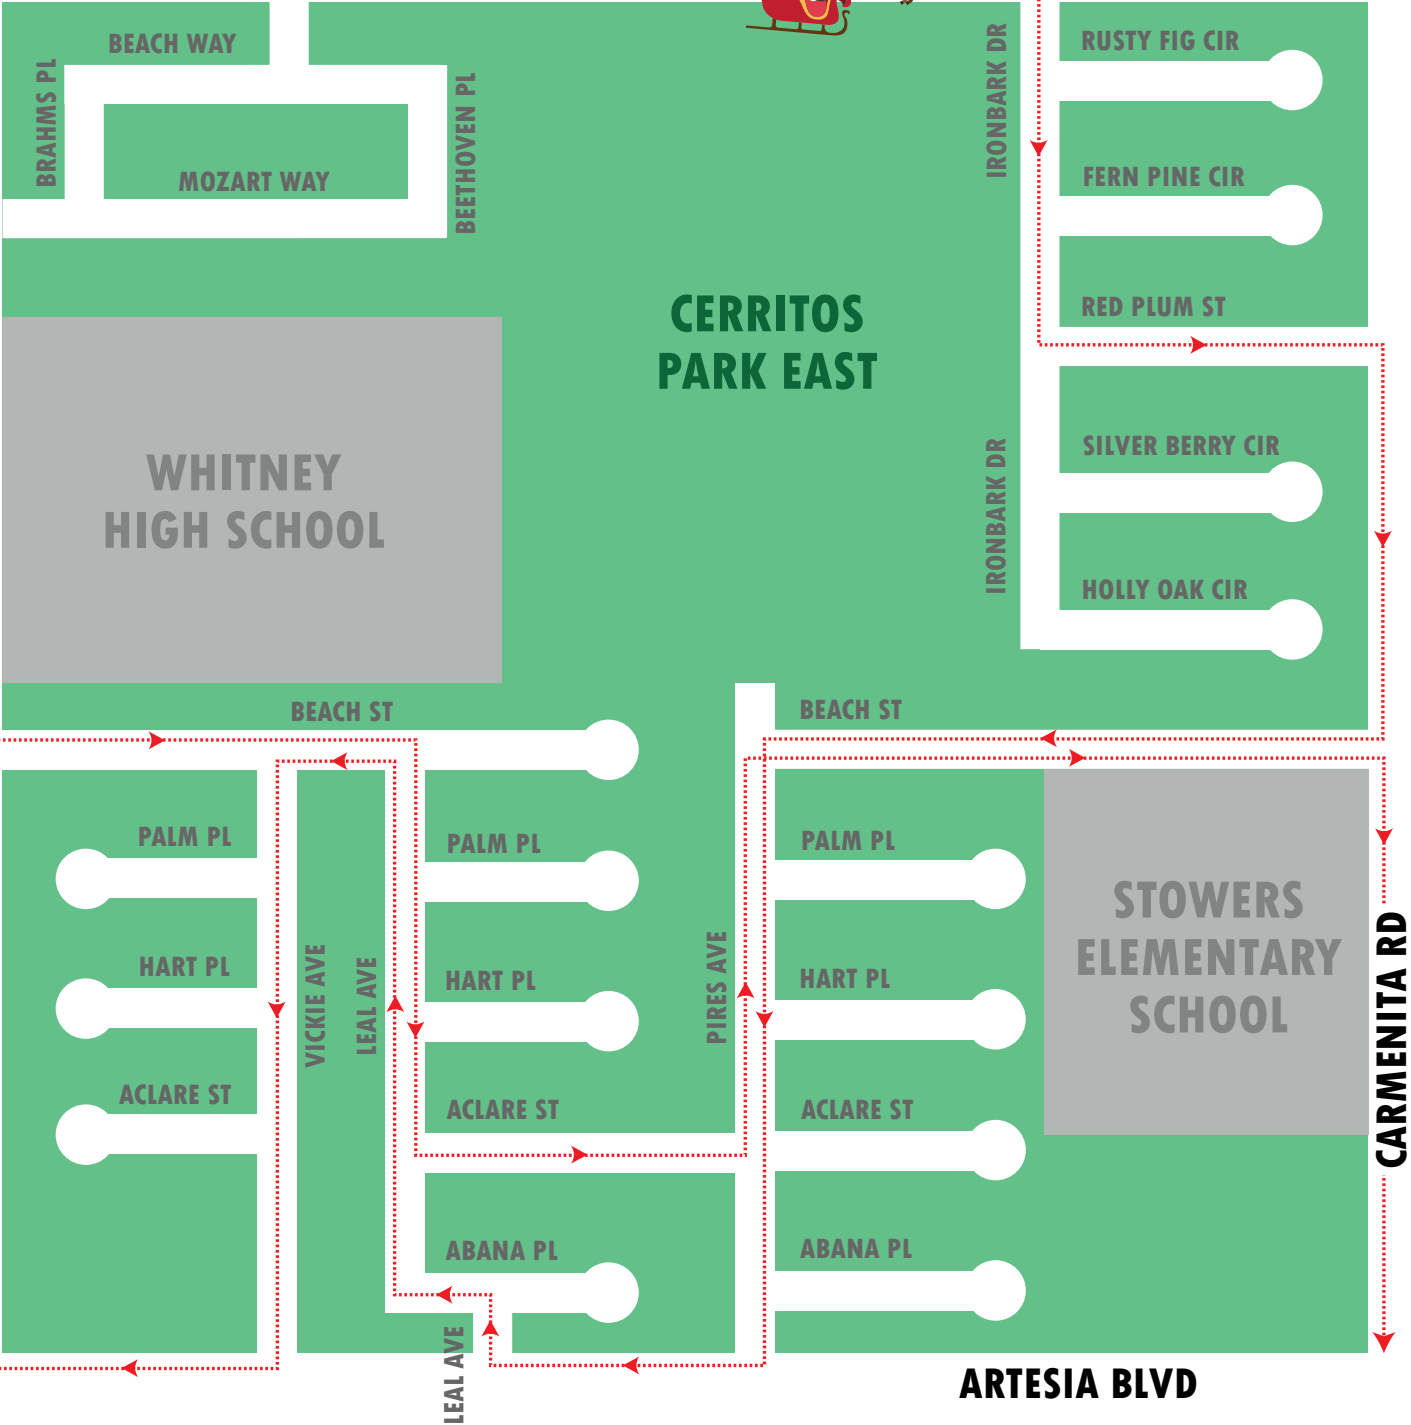

STARTS HERE

Estimated Arrival Time: 6 PM
Track Santa's location at cerritos.gov

SANTA'S HOLIDAY FLOAT 2024

ROUTE 6-B

Track Santa's location at cerritos.gov

TUESDAY, DECEMBER 10

SANTA'S HOLIDAY FLOAT 2024

ROUTE 6-C

Track Santa's location at cerritos.gov

TUESDAY, DECEMBER 10

Track Santa's location at cerritos.gov

CONTINUES HERE

166TH ST

SHOEMAKER AVE

CERRITOS PARK EAST

WHITNEY HIGH SCHOOL

STOWERS ELEMENTARY SCHOOL

ARTESIA BLVD

CARMENITA RD

SANTA'S HOLIDAY FLOAT 2024

ROUTE 6-D

Track Santa's location at cerritos.gov

TUESDAY, DECEMBER 10

ROUTE ENDS HERE

MARQUARDT AVE

CARMENITA RD

166TH ST

ARTESIA BLVD

CONTINUES HERE

Track Santa's location at cerritos.gov