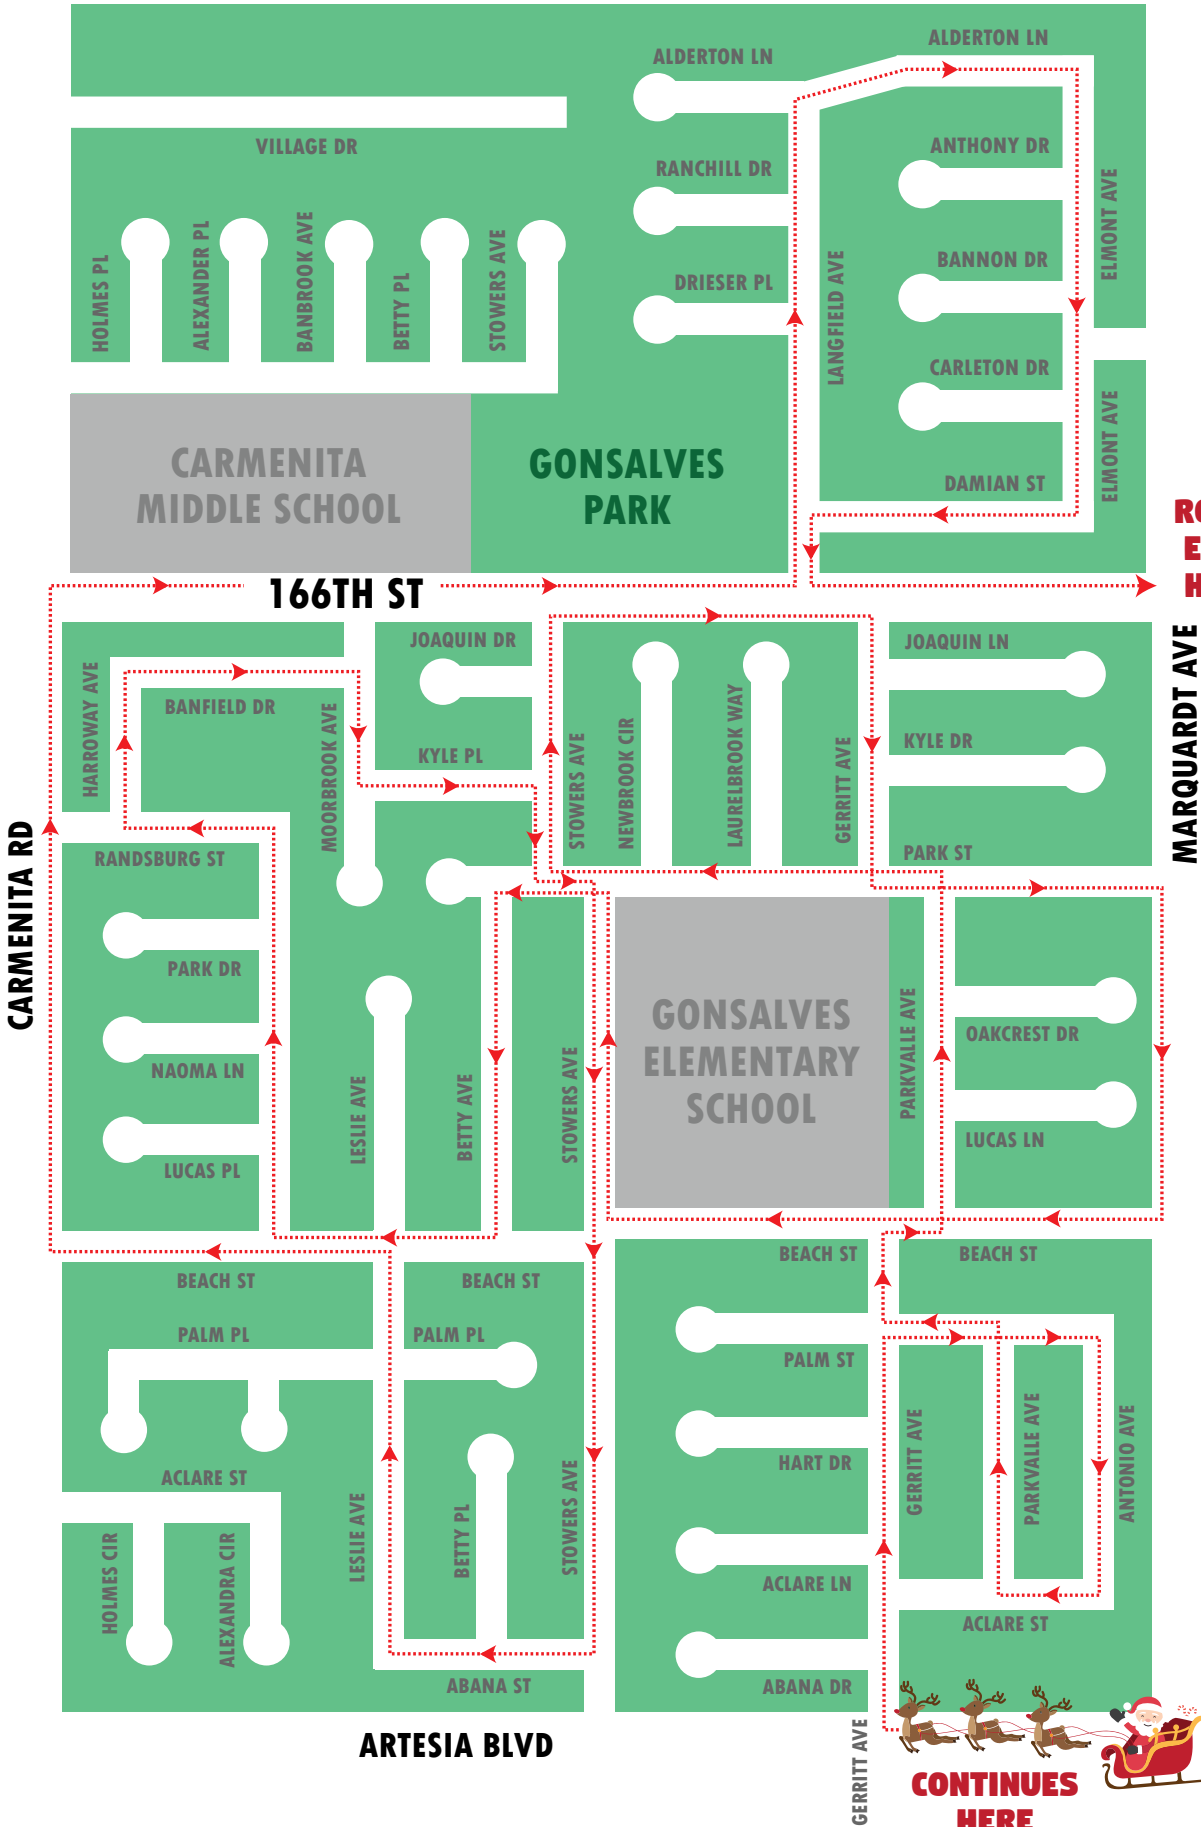

SANTA'S HOLIDAY FLOAT 2024

ROUTE 6-A

Track Santa's location at cerritos.gov

TUESDAY, DECEMBER 10

ALONDRA BLVD

PINE CREEK RD

CEDAR CREEK LN

PEPPER CREEK LN

SUNNY CREEK LN

WILLOW CREEK LN

RUNNING CREEK LN

SANDY CREEK LN

TIMBER CREEK LN

BUBBLING CREEK LN

DRY CREEK LN

BEAR CREEK LN

STOWERS ELEMENTARY SCHOOL

ARTESIA BLVD

CARMENITA RD

SANTA'S HOLIDAY FLOAT 2024

ROUTE 6-D

Track Santa's location at cerritos.gov

TUESDAY, DECEMBER 10

ROUTE ENDS HERE

MARQUARDT AVE

CARMENITA RD

166TH ST

ARTESIA BLVD

CONTINUES HERE

Track Santa's location at cerritos.gov