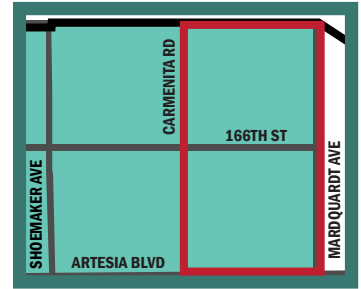

STOWERS ELEMENTARY SCHOOL

ARTESIA BLVD

CARMENITA RD

SANTA'S HOLIDAY FLOAT 2024

ROUTE 6-D

Track Santa's location at cerritos.gov

TUESDAY, DECEMBER 10

ROUTE ENDS HERE

MARQUARDT AVE

CARMENITA RD

166TH ST

ARTESIA BLVD

CONTINUES HERE

Track Santa's location at cerritos.gov