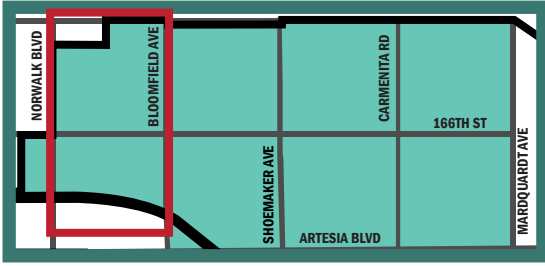

SANTA'S HOLIDAY FLOAT 2024

ROUTE 6-A

Track Santa's location at cerritos.gov

TUESDAY, DECEMBER 10

ALONDRA BLVD

PINE CREEK RD

CEDAR CREEK LN

PEPPER CREEK LN

SUNNY CREEK LN

WILLOW CREEK LN

RUNNING CREEK LN

SANDY CREEK LN

TIMBER CREEK LN

BUBBLING CREEK LN

DRY CREEK LN

BEAR CREEK LN

MARQUARDT AVE

CARMENITA RD

166TH ST

ARTESIA BLVD

CONTINUES HERE

Track Santa's location at cerritos.gov