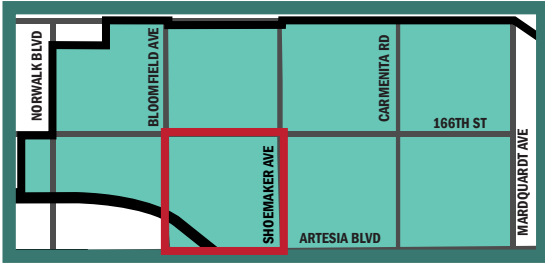

STARTS HERE

Estimated Arrival Time: 6 PM
Track Santa's location at cerritos.gov

SANTA'S HOLIDAY FLOAT 2024

ROUTE 6-B

Track Santa's location at cerritos.gov

TUESDAY, DECEMBER 10

SANTA'S HOLIDAY FLOAT 2024

ROUTE 6-C