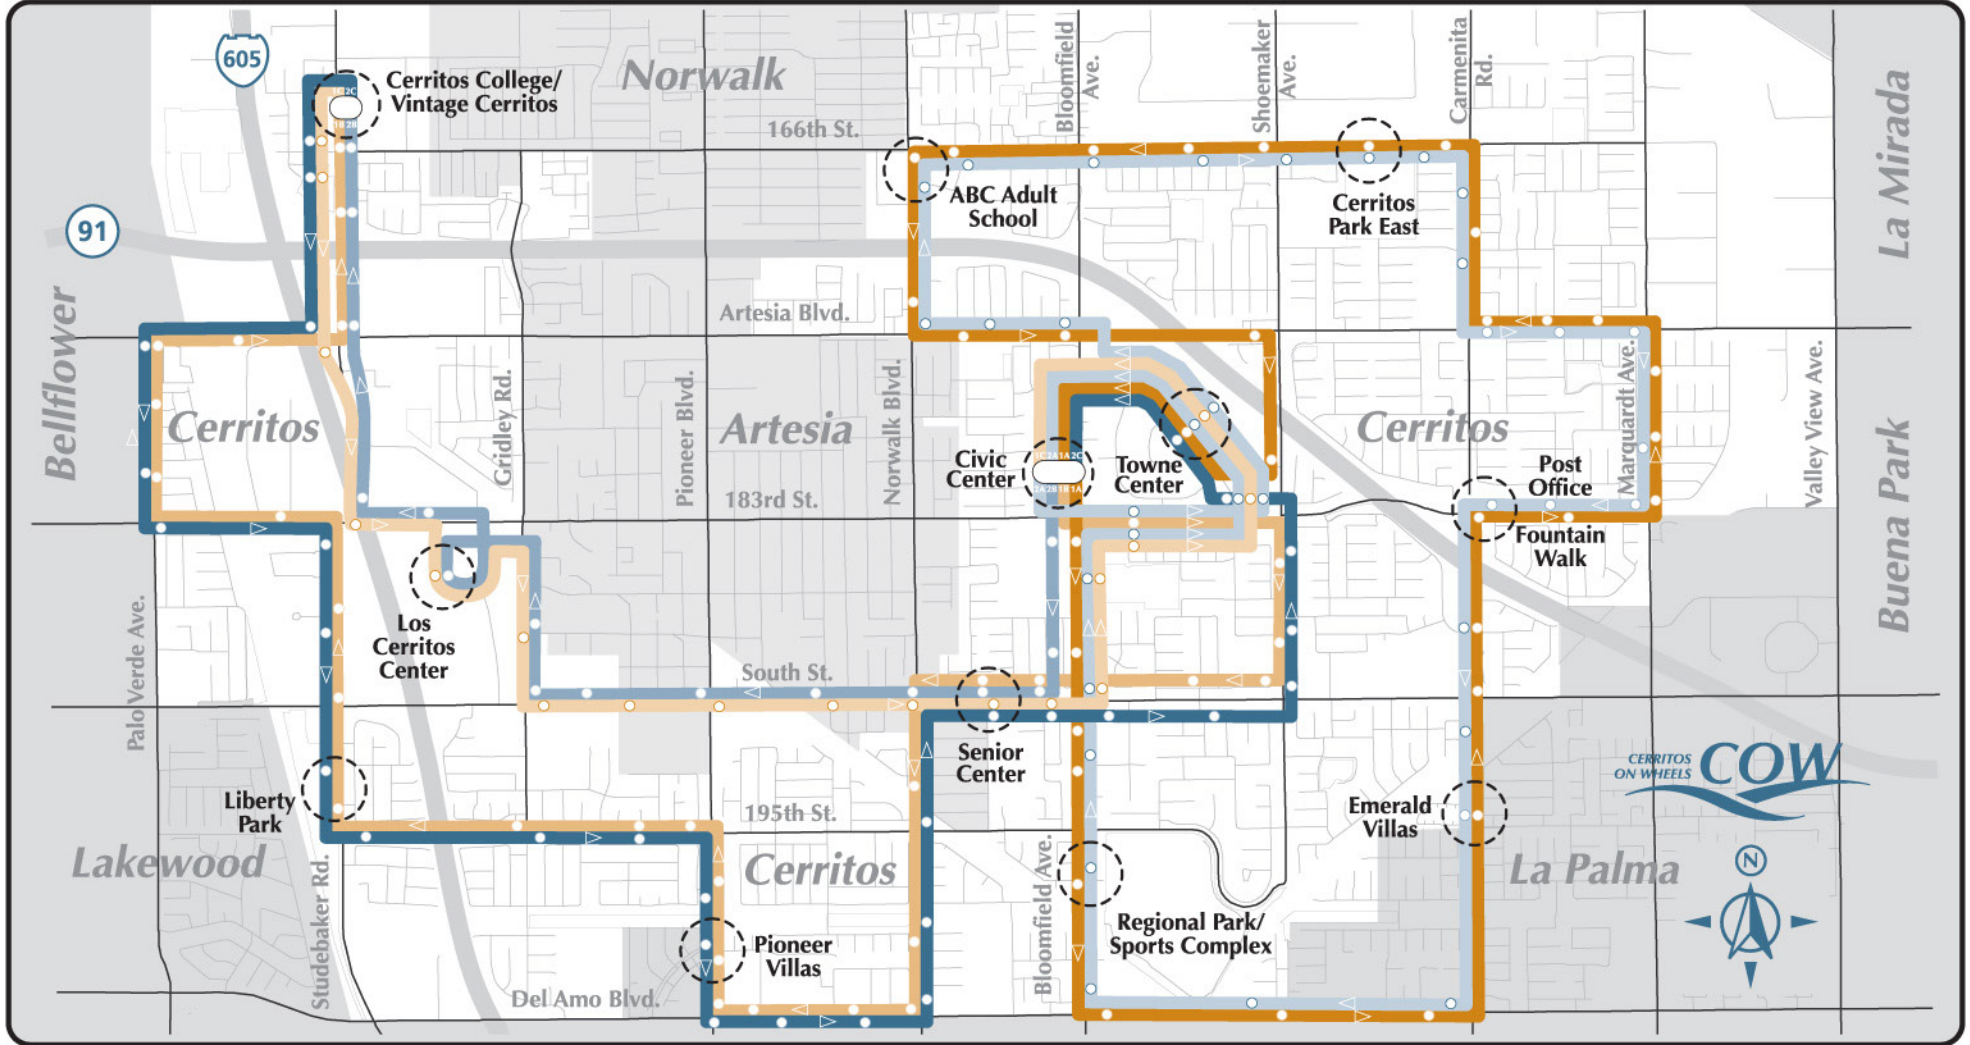

# Route Map

www.cerritotransit.com

Legend	
1A 1B 1C	Stops
2A 2B 2C	Route 1
	Route 2
	Time Stop
	Staging Area (up to 10 min. stop)

## Route 1— Monday through Saturday

In response to the COVID-19 public health emergency, and for the protection of all COW passengers and employees, effective Monday, March 30, 2020, COW buses will operate Monday through Saturday from 9:00 a.m. to 4:48 p.m., and will arrive at each bus stop every sixty (60) minutes. Please note, this will remain in effect until further notice. Should you have any questions or concerns, please contact the City of Cerritos Department of Community Development at (562) 916-1201.