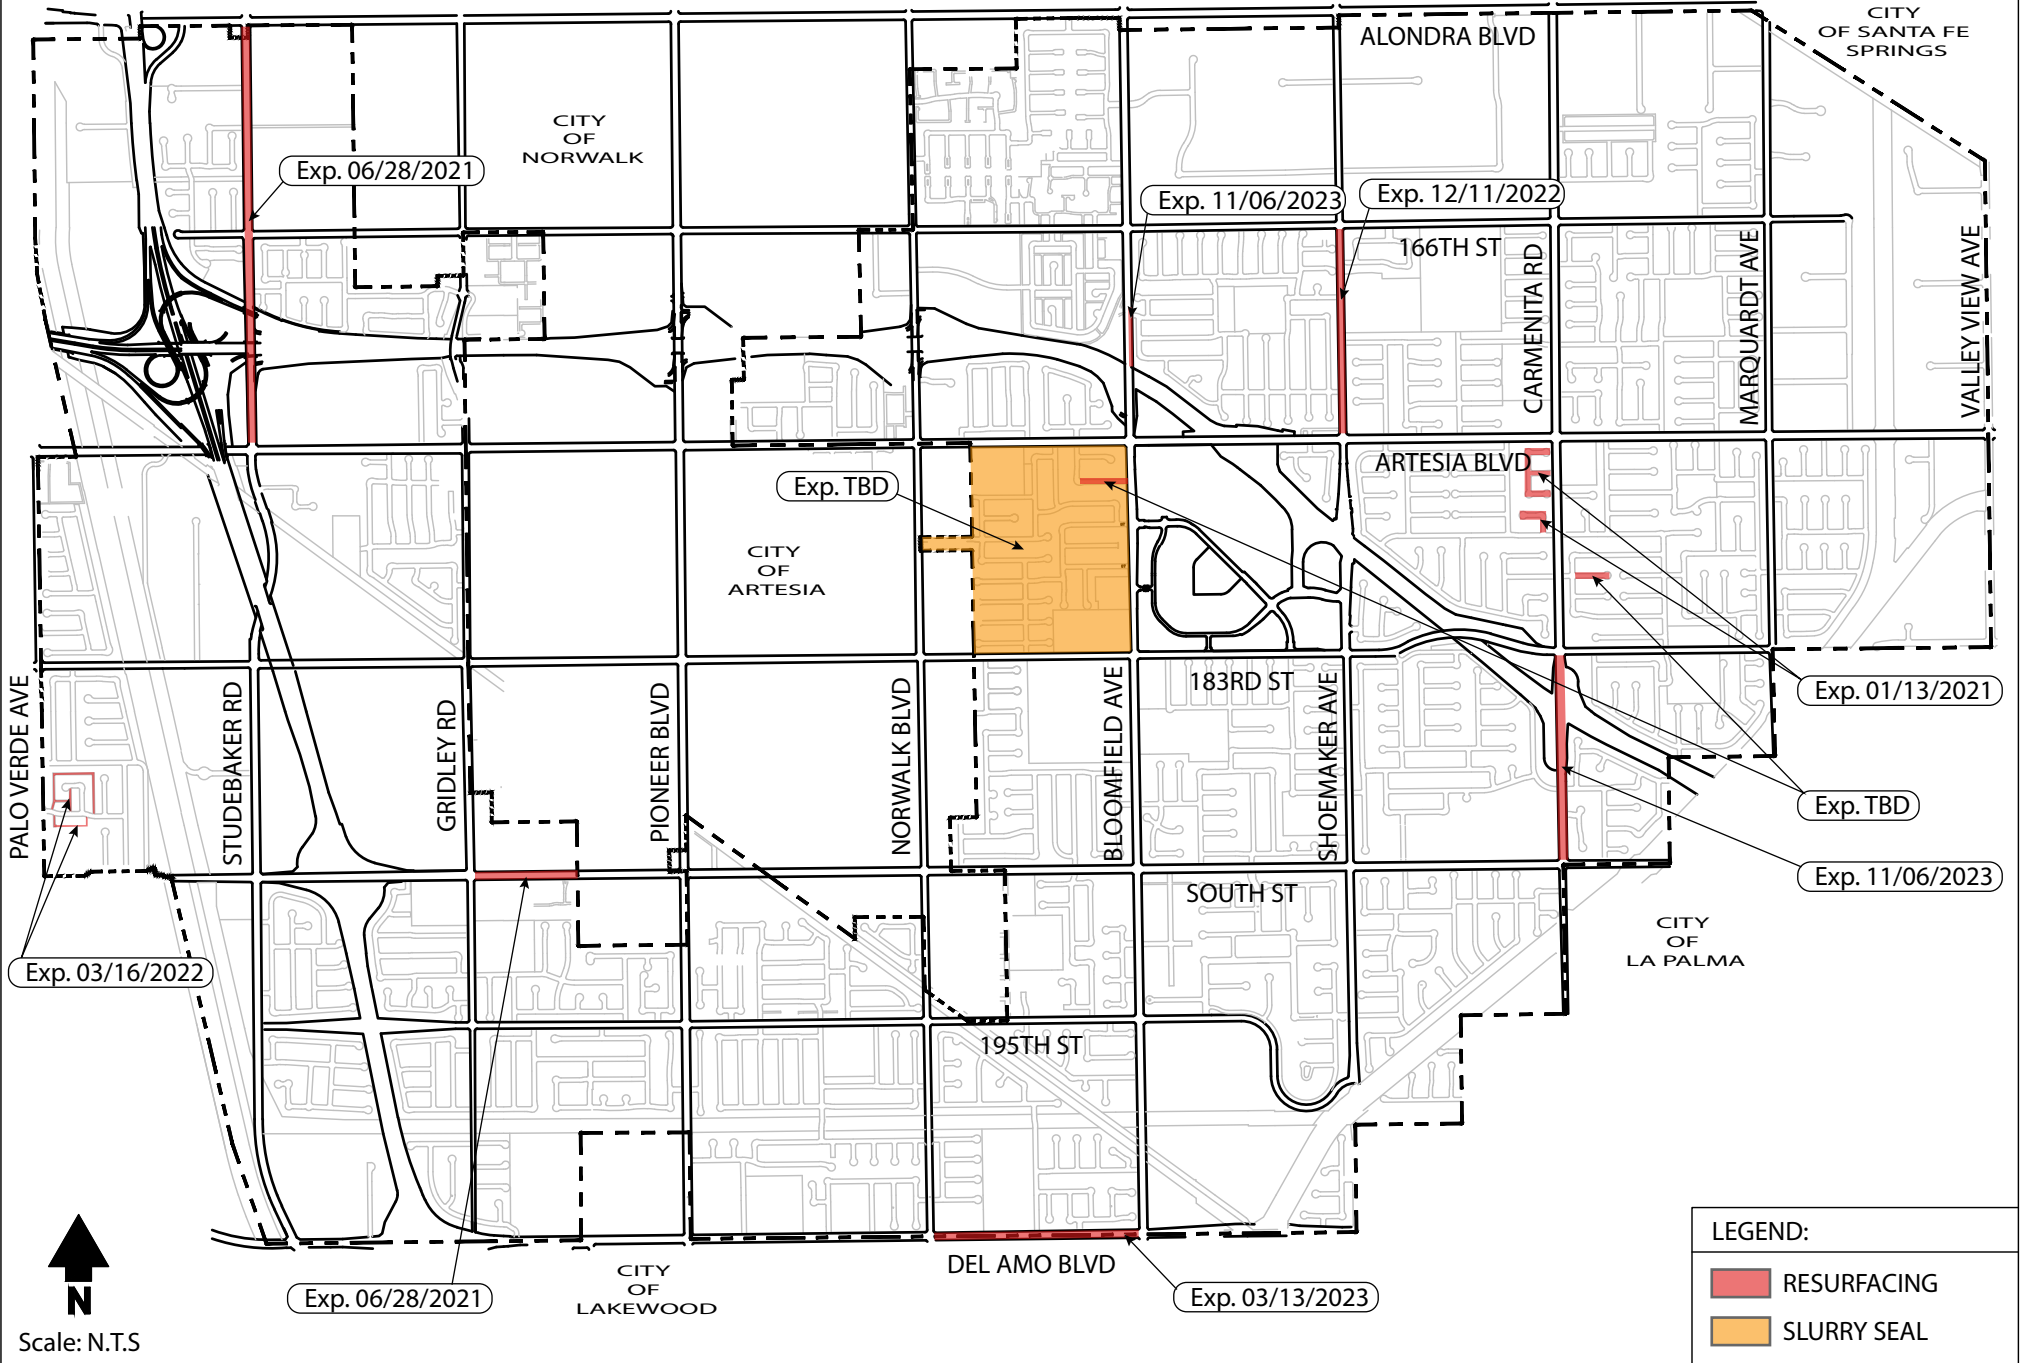

City of CerritosSM

STREET CUT MORATORIUM MAP

Scale: N.T.S

Revised: 05/03/2019